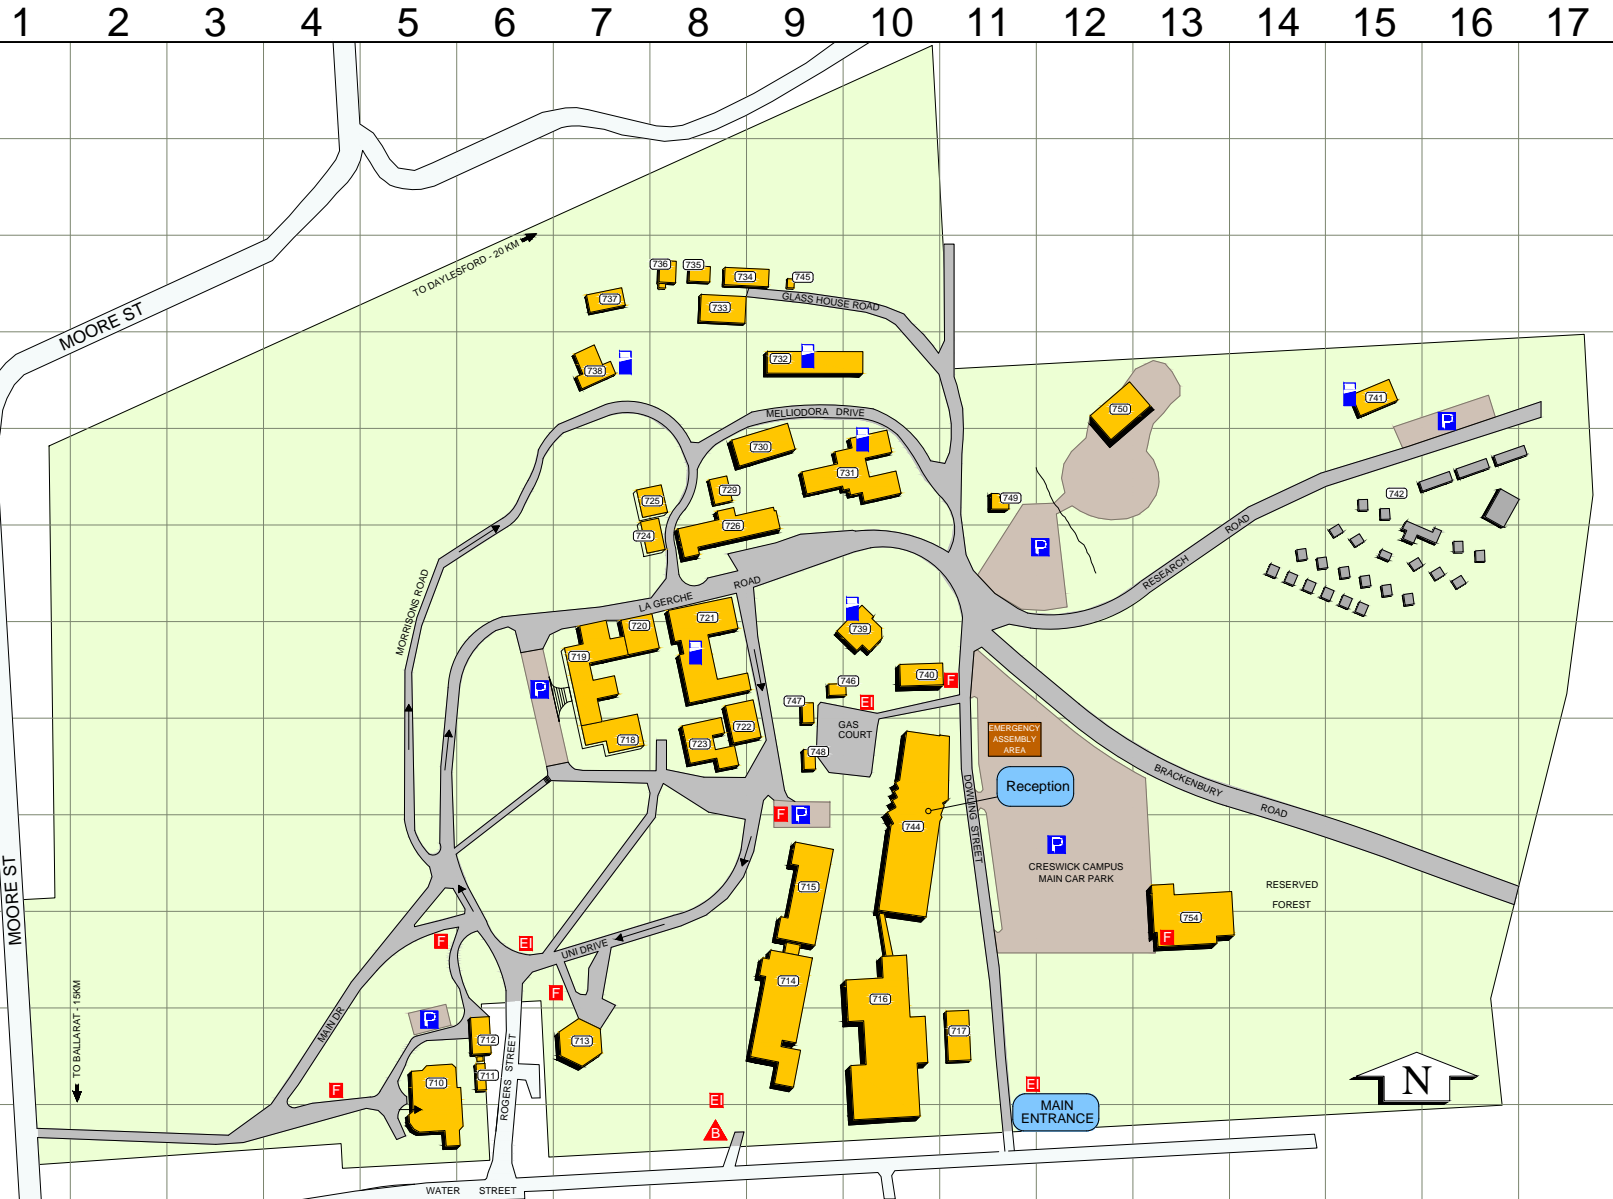

Building Name	No	Grid
A.V. Galbraith House (A.V.G.)	721	G8
Billo's Lodge	741	D15
Cabins	742	E15
Canon Shed	736	C8
Chemical Store	746	G9
Computer Lab	718	H7
Cottage	739	G10
Dining Room / kitchen	720	G7
Garages	729	E8
Gardeners' Sheds	725	E8
Gas Storage	747	G9
Glass House - Bio Tech	717	K11
Glass House - Large	734	C8
Glass House - Small	735	C8
Gymnasium	754	J13
Head House	733	C8
Library	719	G7
Lodge	732	D9
PCS Workshop	730	E9
Post Grad House (R7)	723	H8
Potting Shed	745	C9
Pyrolysis Shed	737	C7
Residence	738	D7
Science Block (Labs & Lecture)	715	I9
Seminar Centre	713	K7
Semmens Hall	731	E10
Staff Amenities & Laundry	724	F8
Stage 1	716	K10
Stage 2	744	I10
Storage	711	K6
Storage Containers	749	E11
Storage Room	740	G10
Student Kitchens	722	G8
Student Recreation Centre	726	F8
The Green Shed	750	D12
Tremearne House	710	K5
University Offices & Labs	714	K9
Wood Tech	712	K6
Workshop	748	I10

The University of Melbourne
Acknowledges the Traditional
Custodians of the Land on
which this Campus is situated.

Legend

- One Way Arrow
- Parking
- Accommodation
- Fire Hydrants
- Fire Booster Pumps
- Emergency Information Cabinet
- Site Evacuation
Creswick Football Ground
- Emergency Assembly Area
- Buildings not in use